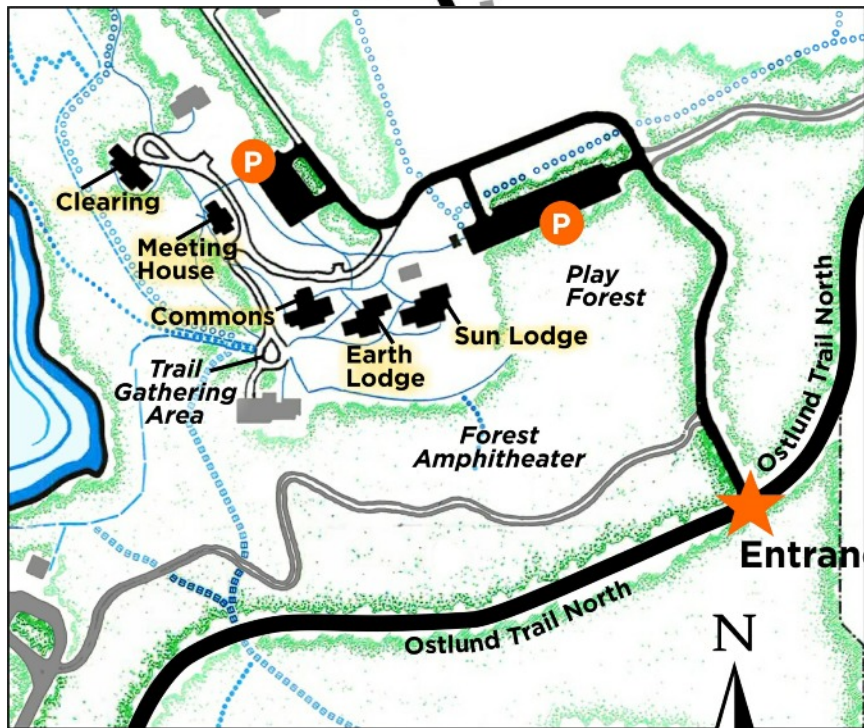

Directions to Grove

14189 Ostlund Trail North
Marine on St. Croix, MN 55047

From the Twin Cities:

- Highway 36 to County Road 15 (Manning Avenue) and turn left (north).
- Go north 7 miles on County Road 15 to County Road 7 (Square Lake Trail) and turn right (east).
- Go east 2.35 miles on County Road 7 to County Road 55 (Norell Avenue) and turn left (north).
- Go north 1.75 miles on County Road 55 to Oldfield Road and turn right (east).
- Go east 1 mile on Oldfield Road and continue straight ahead for .5 mile onto Ostlund Trail. Turn left into the entrance.

From Marine on St. Croix:

- Go south on 95 to 7 (Nason Hill) and turn right (west).
- Turn left (south) onto Paul Avenue.
- Turn right (west) onto Ostlund Trail N.

From Stillwater:

- Go north on 95 to 59 (Square Lake Trail) and turn left (west).
- Follow the road as it turns right (north) and becomes Paul Avenue.
- Turn left (west) onto Ostlund Trail N.

Grove Detail

To Paul Avenue
(then Square Lake Trail or Nason Hill Road)

To Oldfield Road N.
(then Norell Avenue N.)